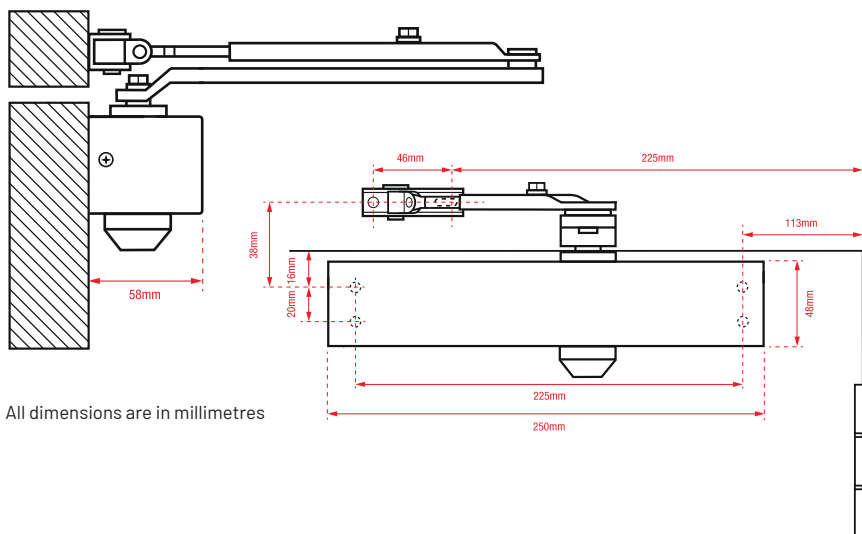

Range benefits

- **Retro fits** the Briton 2003, 2003V, 2004 Series door closers
- **Fits** both left and right-handed doors
- **Can be installed** on timber and metal doors up to 1100mm width
- **Same fixing points** as Briton 2003, 2003V and 2004 Series
- **Adjustable** power size 3-4
- **CE Marked** to EN 1154 as variable power 3-4
- **Fire rated** for timber (FD120) fire doors
- **Fire rated** for metal (FD240) doors
- **Silver finish**
- **Suitable for fit.1, fig.61 and fig.66** installation
- **10 year guarantee**

Ideal applications

Residential living, nurseries, schools, care homes, hospitals.

certifire

EN 1154 Size	Max Door Width	Max Door Weight
1	750mm	20kg
2	850mm	40kg
3	950mm	60kg
4	1100mm	80kg
5	1250mm	100kg
6	1400mm	120kg

All dimensions are in millimetres

Description	Pack type	Product code
Adjustable size 3-4 door closer	Boxed	J-RETROV-SIL

0845 223 2124

uniononline.co.uk

ASSA ABLOY Opening Solutions UK and Ireland,
School Street, Willenhall, West Midlands WV13 3PW, UK